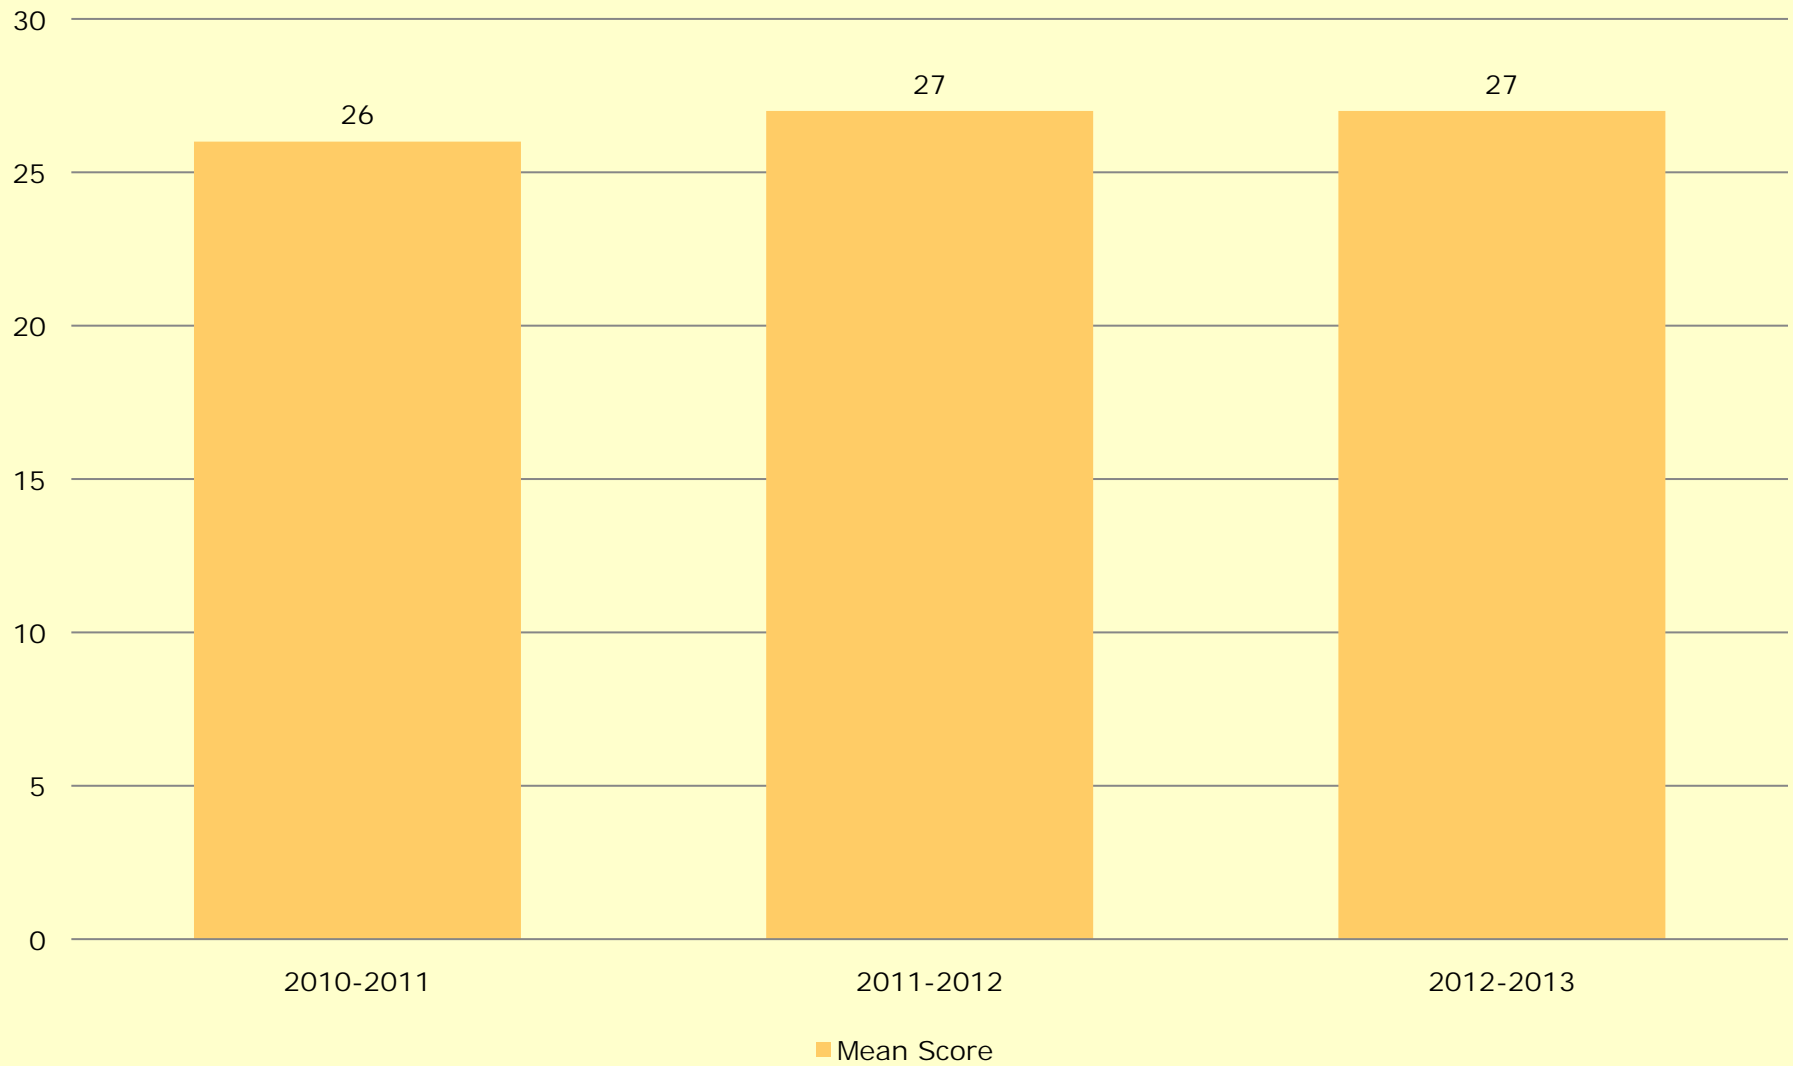

WHS Demographic Percentages 2011-2013

- ! Class of 2011 – 291 Students
 - ! 52% Boys/48% Girls
 - ! 8 % Asian
 - ! 4 % Black

SAT Results

SAT Total Score by Male/Female 2010-2013

Naviance Scores

ACT Results

Mean ACT Scores 2011-2013

WHS Mean ACT Scores by Race/Ethnicity

AP Results

	2009	2010	2011	2012	2013
■ Wellesley	92	89	92	93	91
■ Massachusetts	74	73	73	74	73
■ Global	61	60	60	61	61

Percentage of AP Scores 3+ by Subject 2011-2013