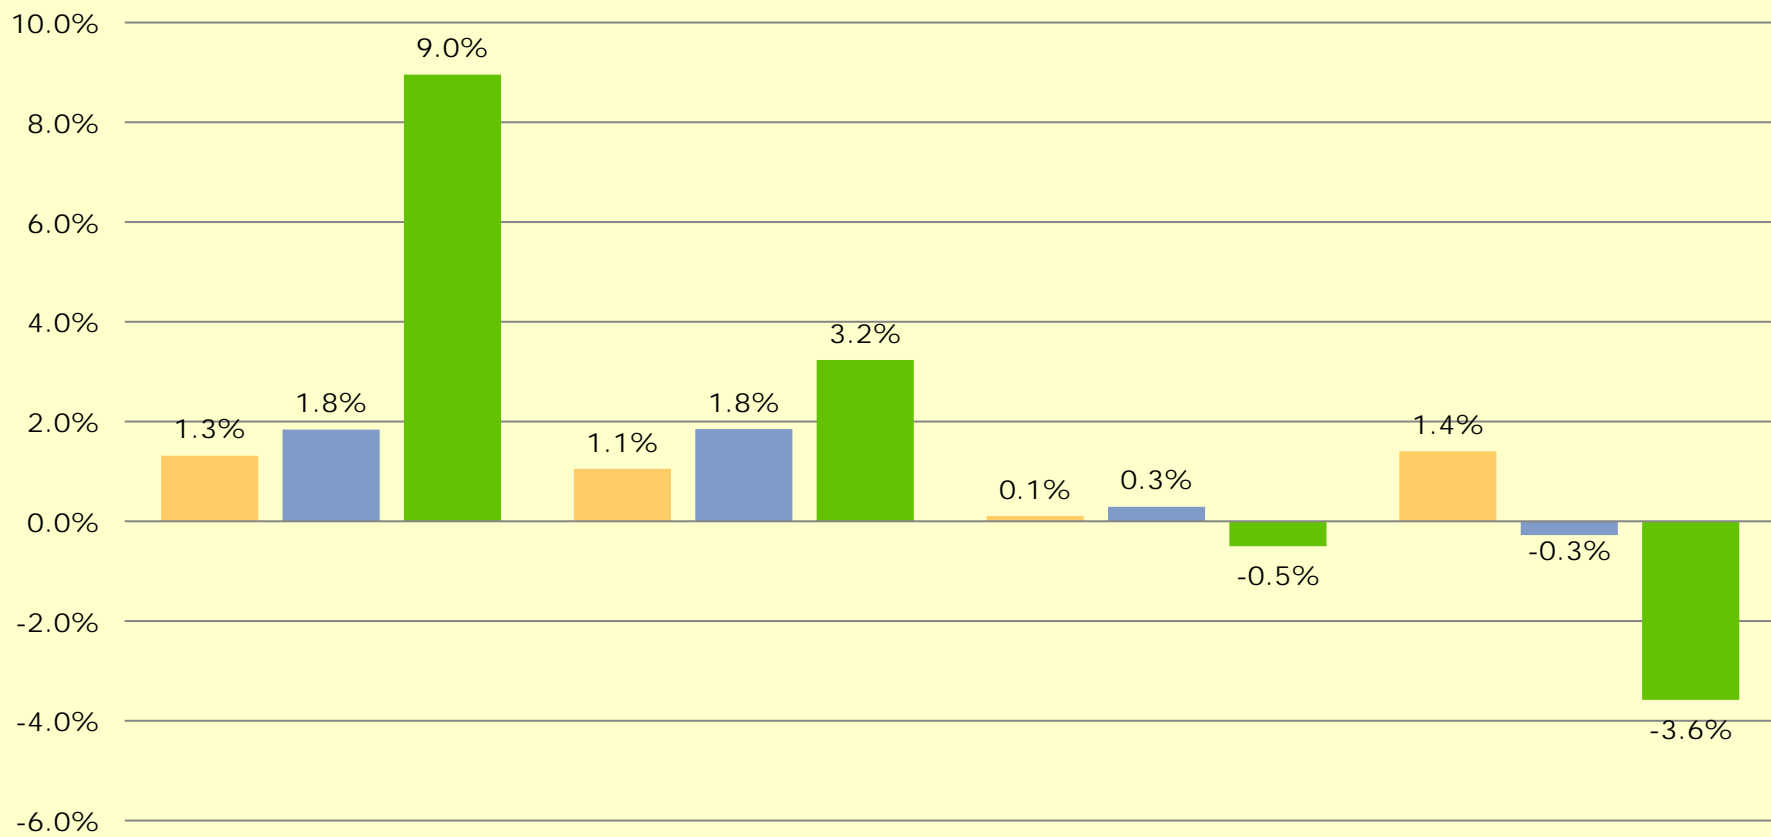

WHS Demographic Percentages 2011-2013

- ! Class of 2011 – 291 Students
 - ! 52% Boys/48% Girls
 - ! 8 % Asian
 - ! 4 % Black

SAT Results

SAT Total Score by Male/Female 2010-2013

Naviance Scores

ACT Results