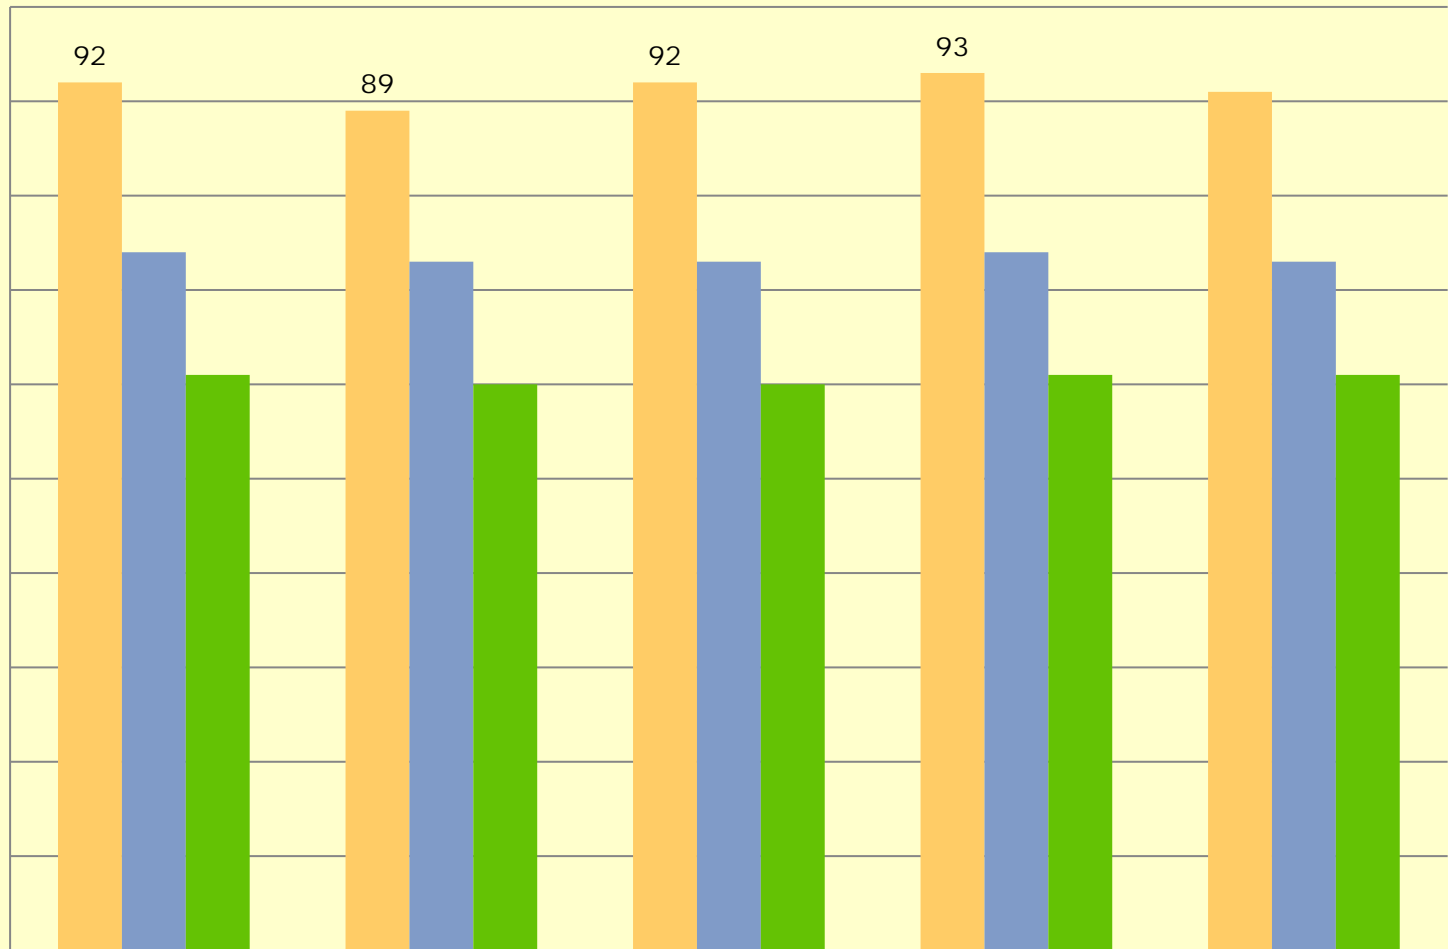

2009	2010	2011	2012	2013
■ Wellesley	92	89	92	93	91
■ Massachusetts	74	73	73	74	73
■ Global	61	60	60	61	61