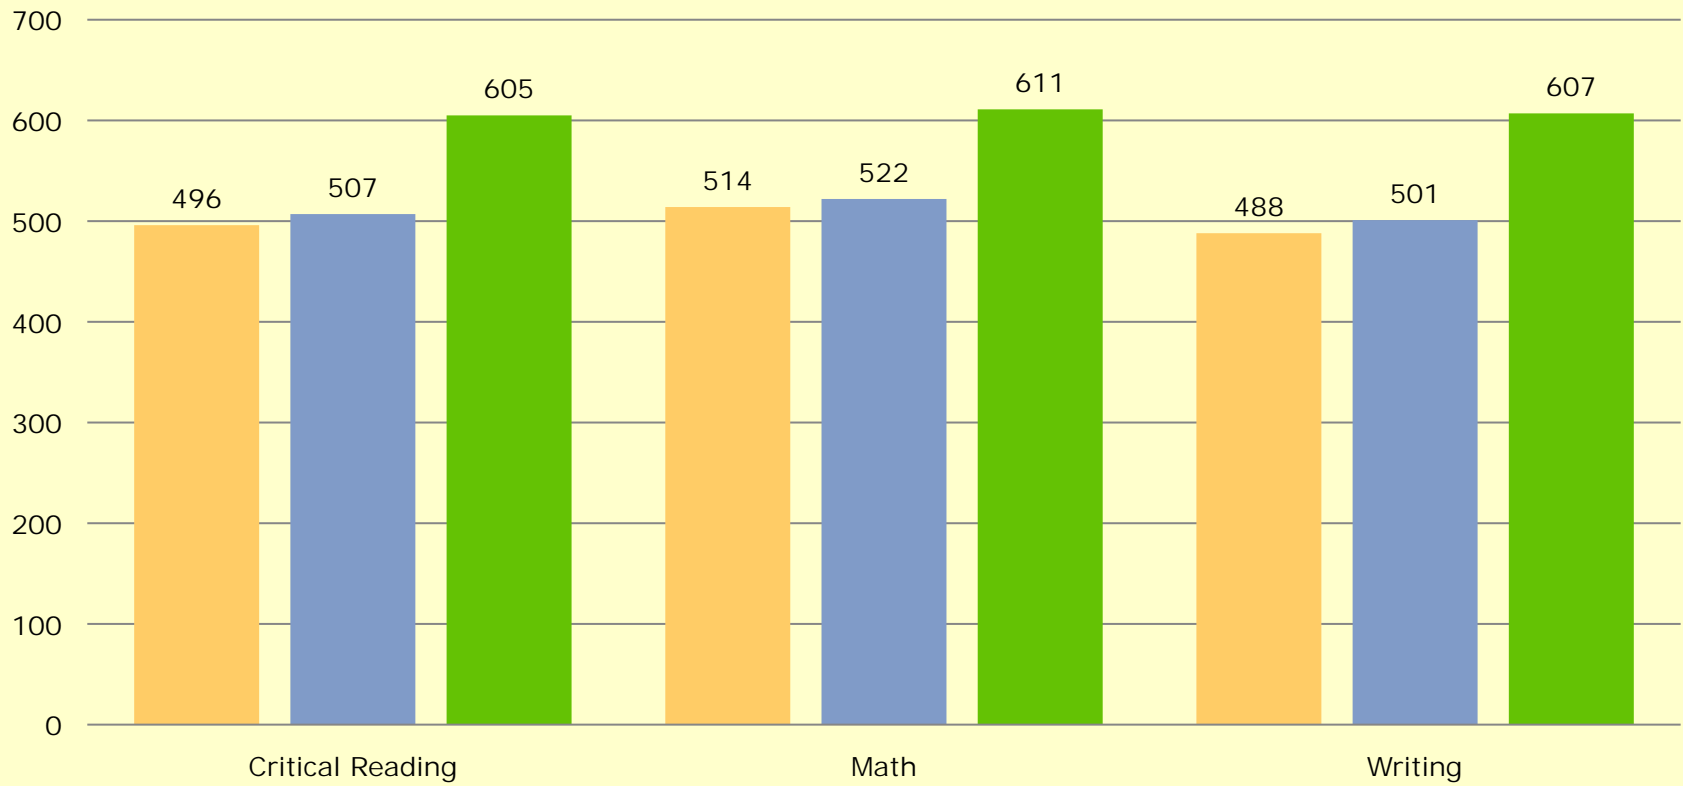

WHS Demographic Percentages 2011-2013

- ! Class of 2011 – 291 Students
 - ! 52% Boys/48% Girls
 - ! 8 % Asian
 - ! 4 % Black

SAT Results

SAT Total Score by Male/Female 2010-2013

Naviance Scores

ACT Results

Mean ACT Scores 2011-2013

WHS Mean ACT Scores by Race/Ethnicity

AP Results

	2009	2010	2011	2012	2013
■ Wellesley	92	89	92	93	91
■ Massachusetts	74	73	73	74	73
■ Global	61	60	60	61	61

Percentage of AP Scores 3+ by Subject 2011-2013