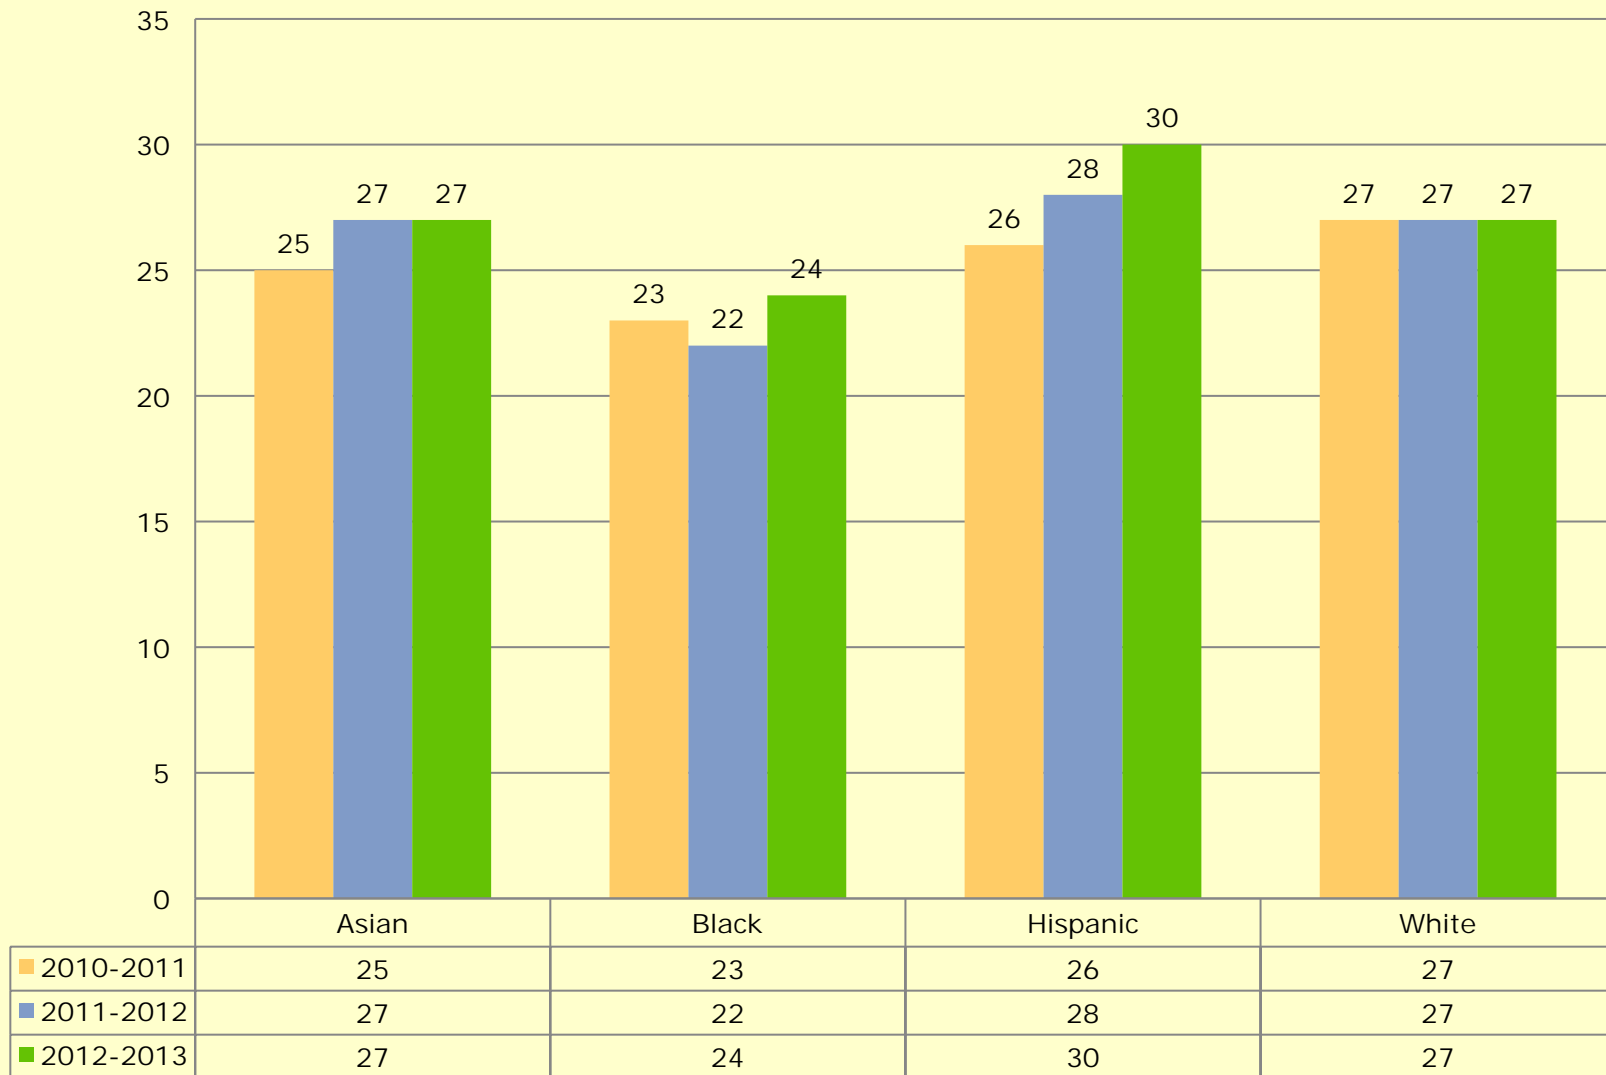

WHS Demographic Percentages 2011-2013

- ! Class of 2011 – 291 Students
 - ! 52% Boys/48% Girls
 - ! 8 % Asian
 - ! 4 % Black

SAT Results

SAT Total Score by Male/Female 2010-2013

Naviance Scores

ACT Results

Mean ACT Scores 2011-2013

WHS Mean ACT Scores by Race/Ethnicity

AP Results

	2009	2010	2011	2012	2013
■ Wellesley	92	89	92	93	91
■ Massachusetts	74	73	73	74	73
■ Global	61	60	60	61	61

Percentage of AP Scores 3+ by Subject 2011-2013