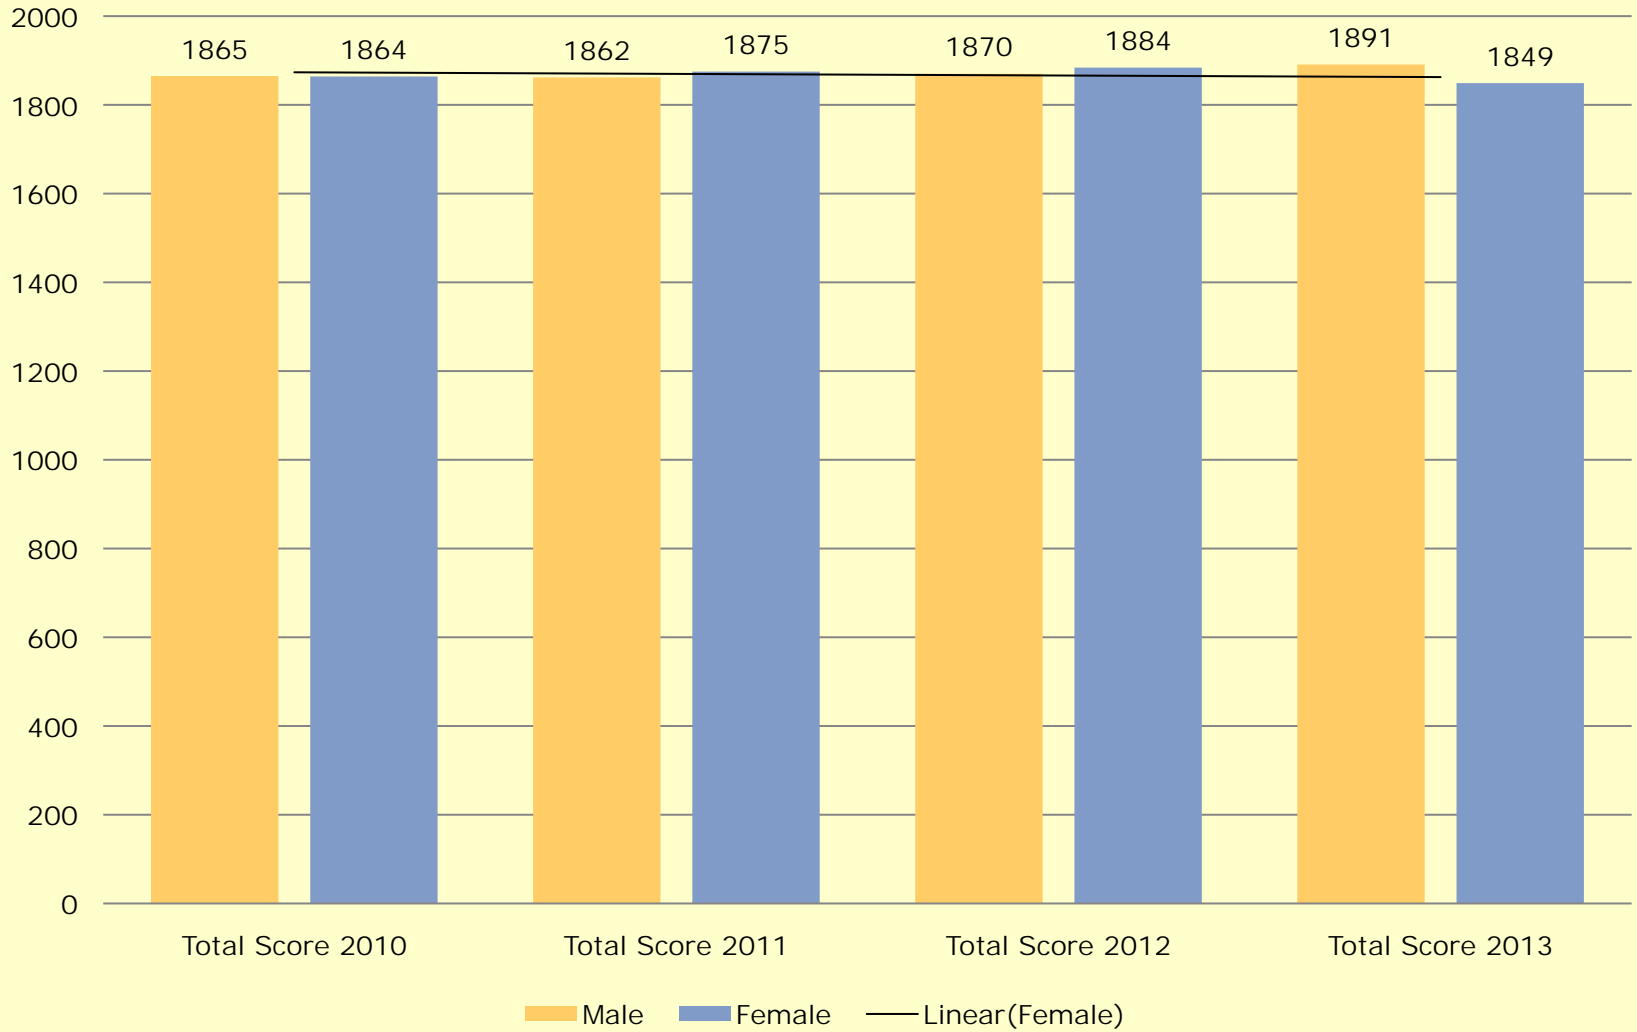

WHS Demographic Percentages 2011-2013

- ! Class of 2011 – 291 Students
 - ! 52% Boys/48% Girls
 - ! 8 % Asian
 - ! 4 % Black

SAT Results

SAT Total Score by Male/Female 2010-2013

Naviance Scores

ACT Results

Mean ACT Scores 2011-2013

WHS Mean ACT Scores by Race/Ethnicity

AP Results

	2009	2010	2011	2012	2013
■ Wellesley	92	89	92	93	91
■ Massachusetts	74	73	73	74	73
■ Global	61	60	60	61	61

Percentage of AP Scores 3+ by Subject 2011-2013