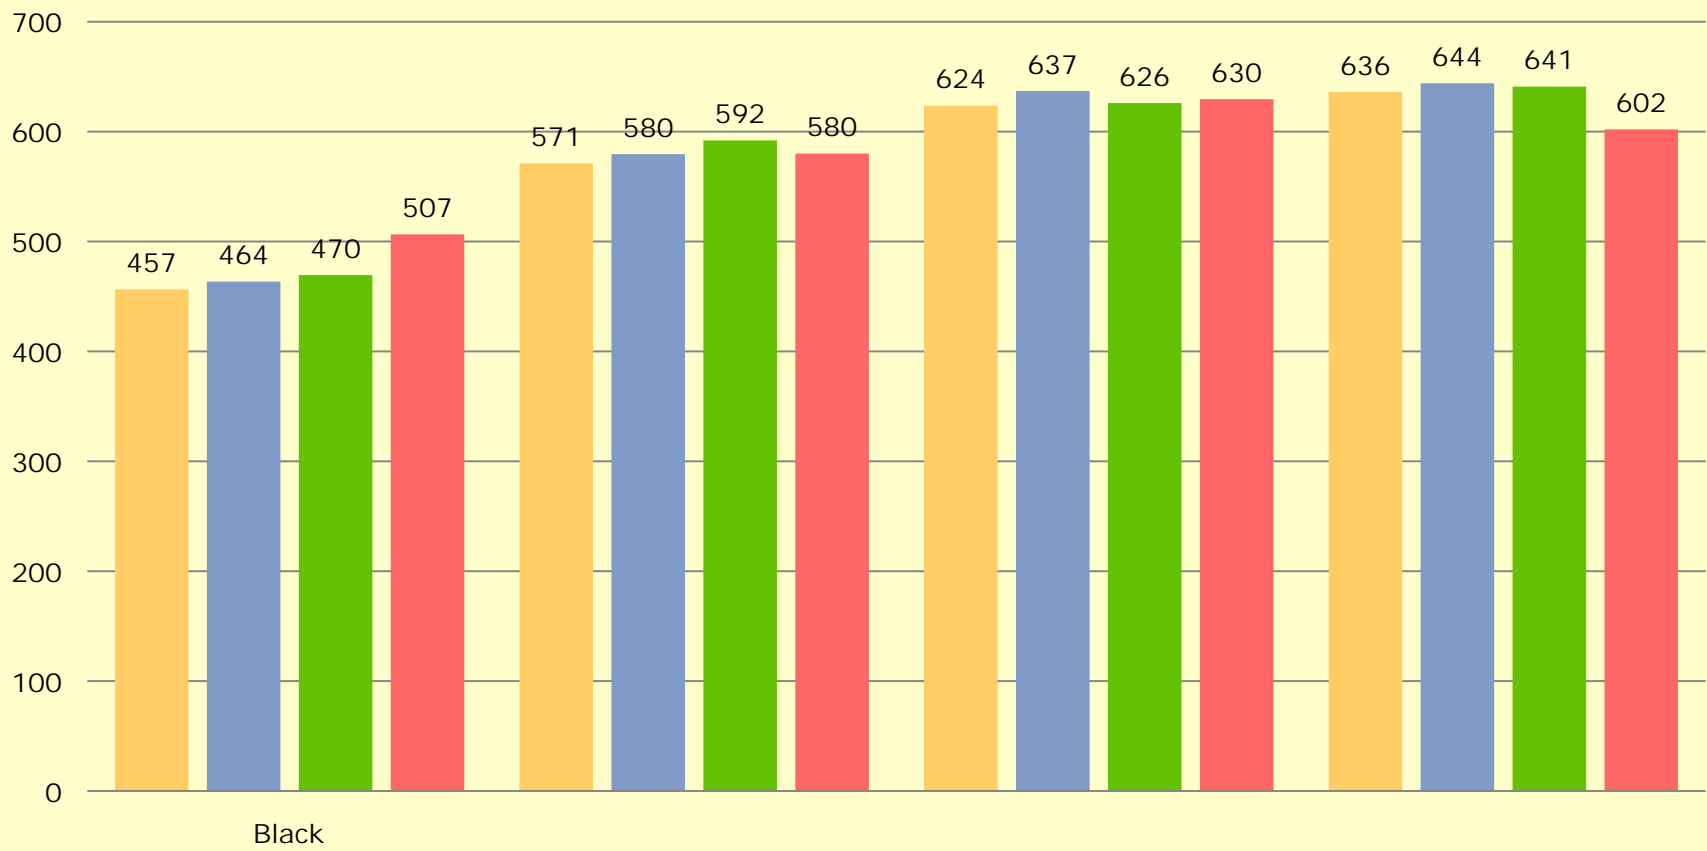

WHS Demographic Percentages 2011-2013

- ! Class of 2011 – 291 Students
 - ! 52% Boys/48% Girls
 - ! 8 % Asian
 - ! 4 % Black

SAT Results

SAT Total Score by Male/Female 2010-2013

Naviance Scores

ACT Results

Mean ACT Scores 2011-2013

WHS Mean ACT Scores by Race/Ethnicity

AP Results

	2009	2010	2011	2012	2013
■ Wellesley	92	89	92	93	91
■ Massachusetts	74	73	73	74	73
■ Global	61	60	60	61	61

Percentage of AP Scores 3+ by Subject 2011-2013