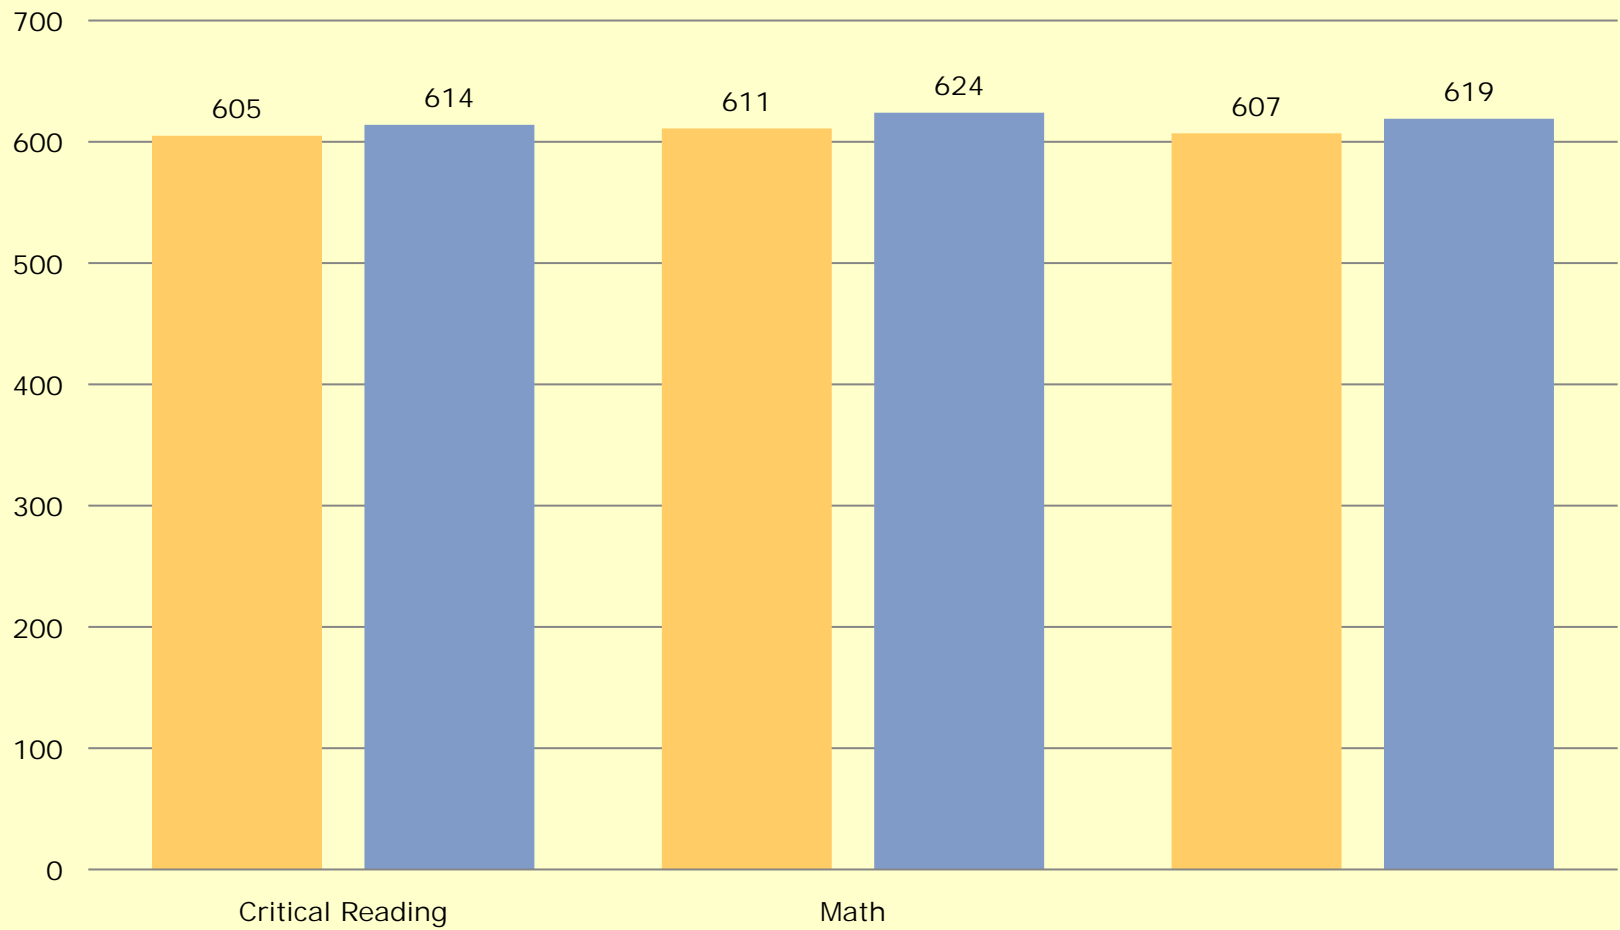

WHS Demographic Percentages 2011-2013

- ! Class of 2011 – 291 Students
 - ! 52% Boys/48% Girls
 - ! 8 % Asian
 - ! 4 % Black

SAT Results

SAT Total Score by Male/Female 2010-2013

Naviance Scores

ACT Results