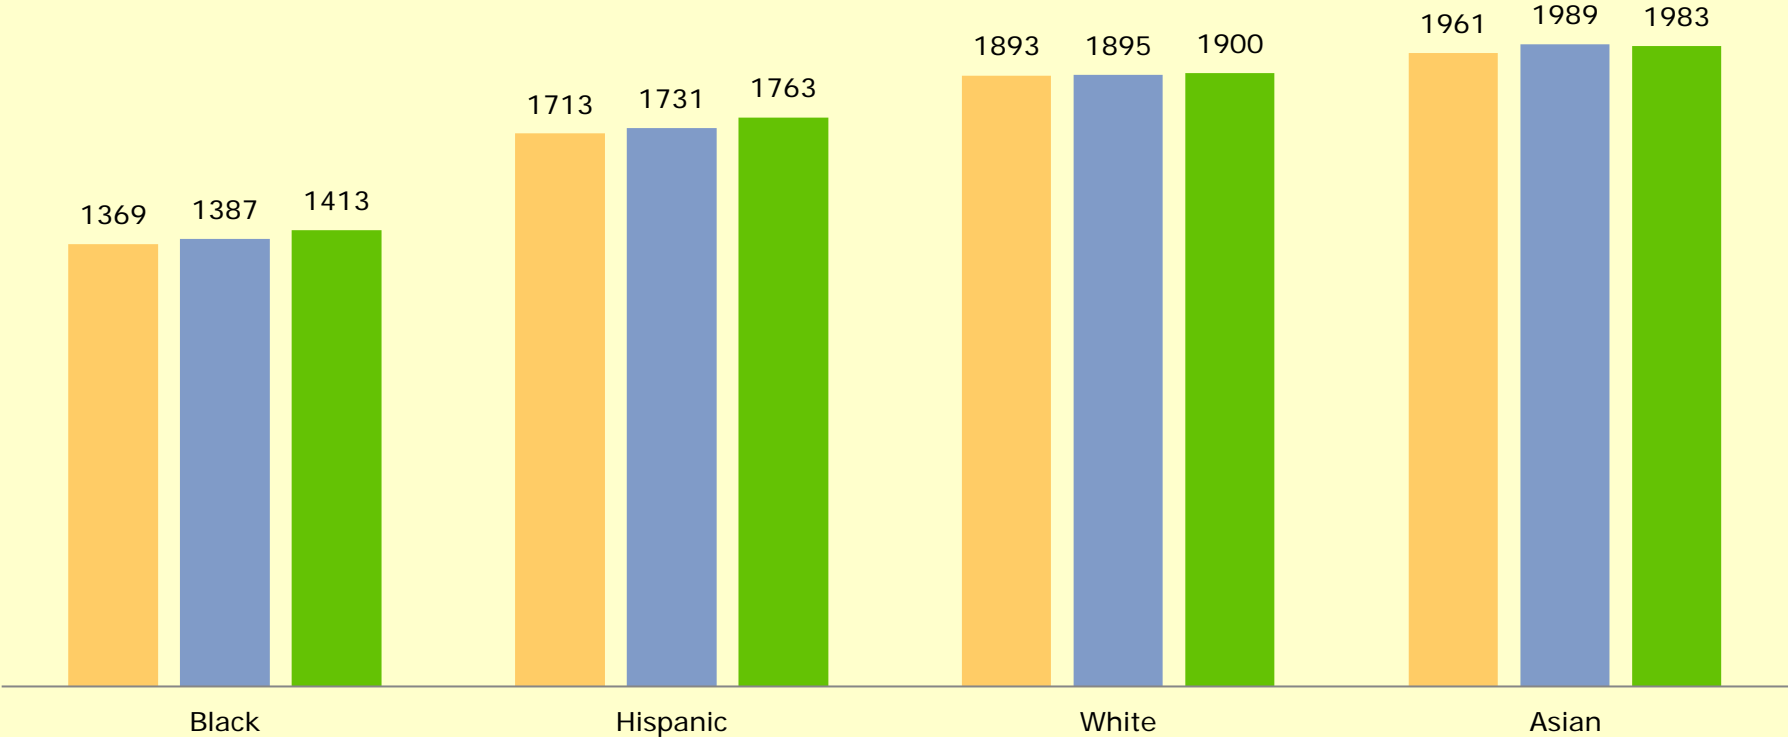

WHS College Board Scores vs. National Average 2012

■ National Average ■ Wellesley High School

SAT Total Score by Male/Female 2010-2012

Male Female

Like Community Comparisons

SAT Totals by Race/Ethnicity 2010-2012

SAT Totals by Race/Ethnicity 2010 - 2012

2010 SAT 2011 SAT 2012 SAT

SAT Critical Reading by Race/Ethnicity 2010-2012

SAT Critical Reading by Race/Ethnicity 2010-2012

■ SAT 2010 ■ SAT 2011 ■ SAT 2012

SAT Math by Race/Ethnicity 2010-2012