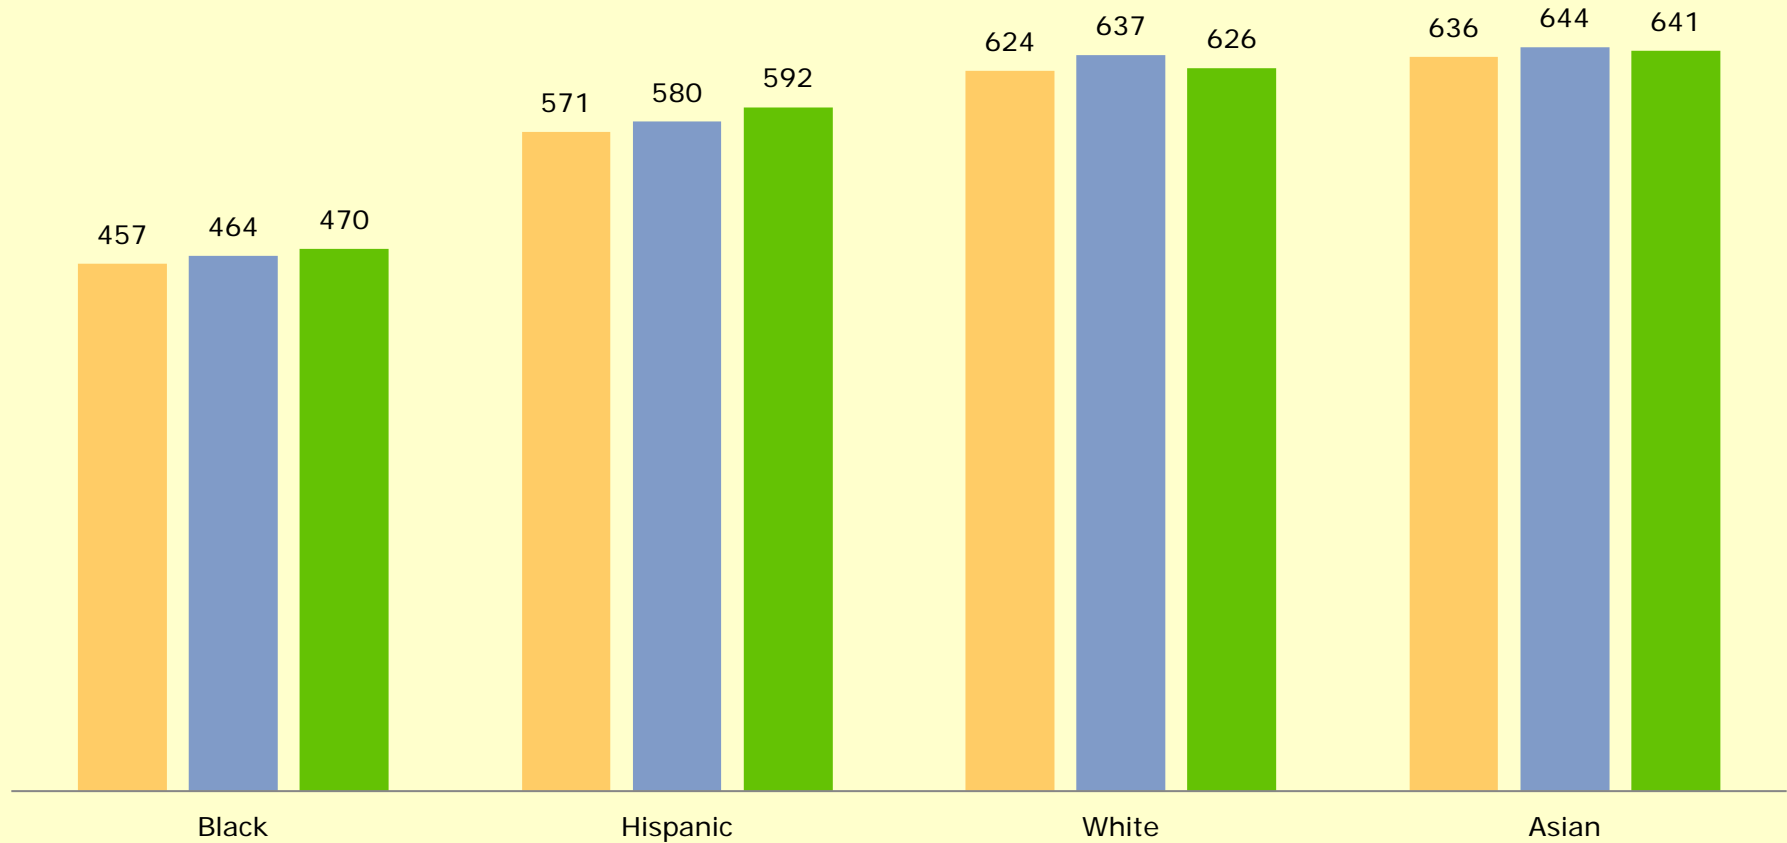

SAT Totals by Race/Ethnicity 2010 - 2012

2010 SAT 2011 SAT 2012 SAT

SAT Critical Reading by Race/Ethnicity 2010-2012

SAT Critical Reading by Race/Ethnicity 2010-2012

■ SAT 2010 ■ SAT 2011 ■ SAT 2012

SAT Math by Race/Ethnicity 2010-2012

SAT Writing by Race/Ethnicity 2010-2012

WHS Percentage Change from SAT Scores 2010-2012 by Race/Ethnicity

WHS % Change from SAT Scores 2010 - 2012

■ WHS % Change from SAT 2010 - 2011 ■ WHS % Change from SAT 2011 - 2012