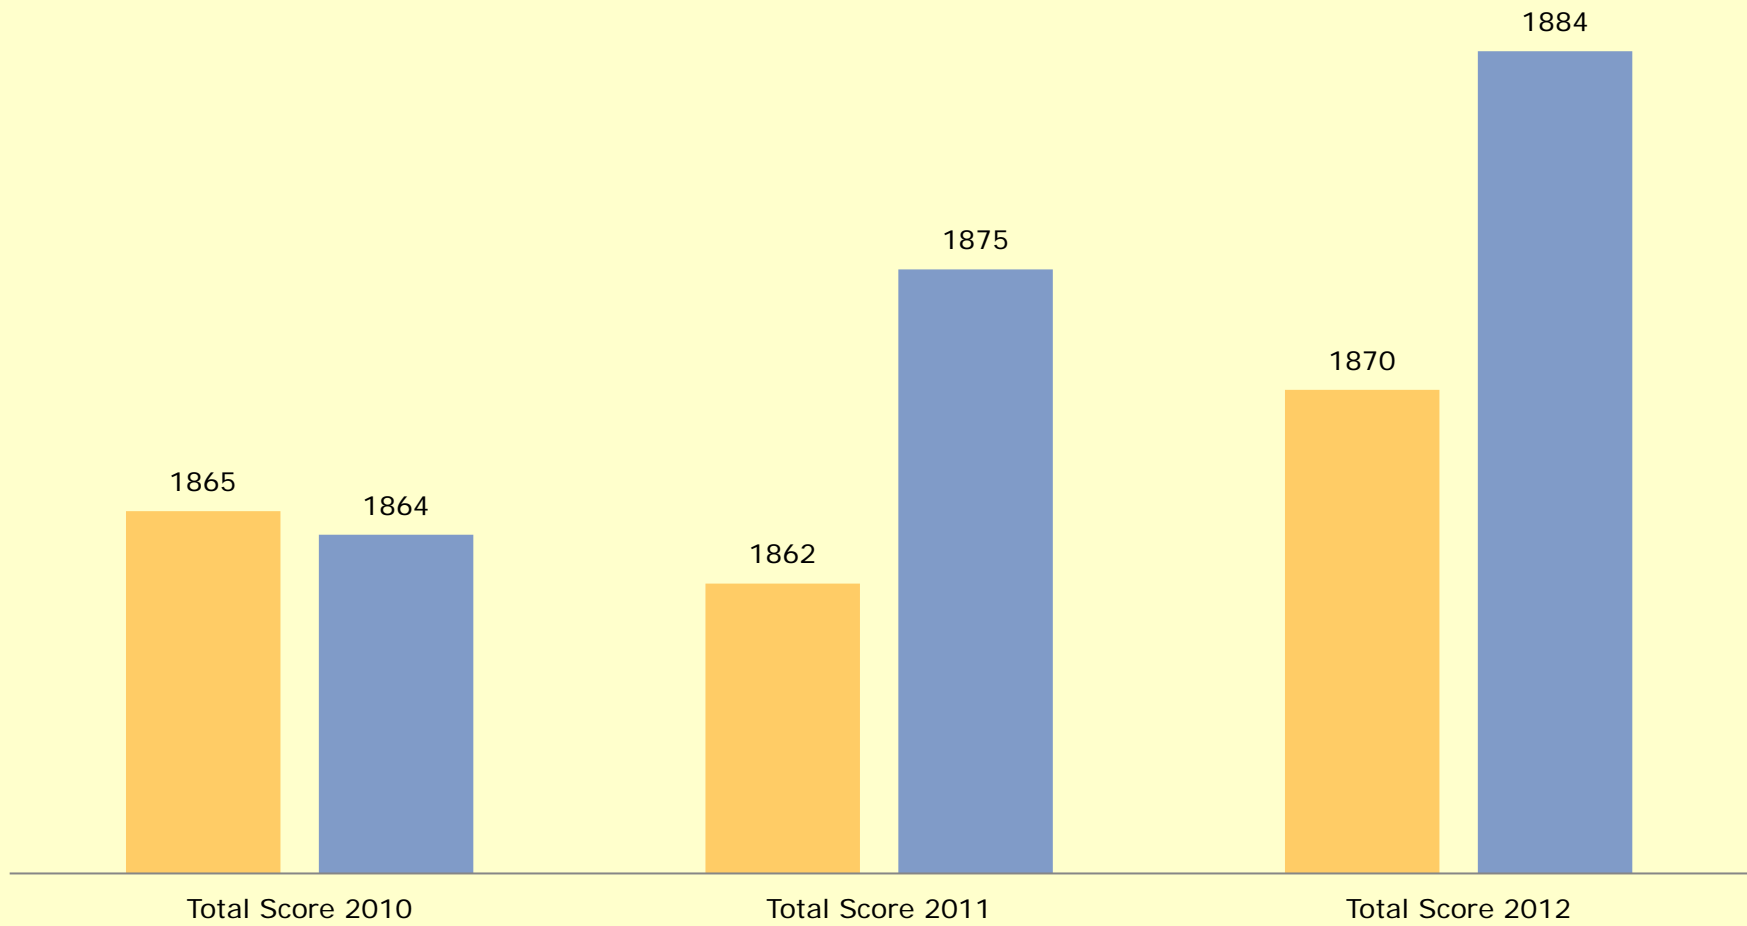

SAT Presentation

Andrew Keough, WHS Principal

Julie Trask, Director of Guidance

Karen Archambault, Operational Coordinator

12/11/12

Overview

- College Board scores vs. Naviance scores
- College admissions process
- Years of focus; 2010, 2011, and 2012
- Data examined

WHS College Board Scores vs. National Average 2012

■ National Average ■ Wellesley High School

SAT Total Score by Male/Female 2010-2012

Male Female

Like Community Comparisons

SAT Totals by Race/Ethnicity 2010-2012

SAT Totals by Race/Ethnicity 2010 - 2012

2010 SAT 2011 SAT 2012 SAT

SAT Critical Reading by Race/Ethnicity 2010-2012

SAT Critical Reading by Race/Ethnicity 2010-2012

■ SAT 2010 ■ SAT 2011 ■ SAT 2012

SAT Math by Race/Ethnicity 2010-2012

SAT Writing by Race/Ethnicity 2010-2012

WHS Percentage Change from SAT Scores 2010-2012 by Race/Ethnicity

WHS % Change from SAT Scores 2010 - 2012

■ WHS % Change from SAT 2010 - 2011 ■ WHS % Change from SAT 2011 - 2012