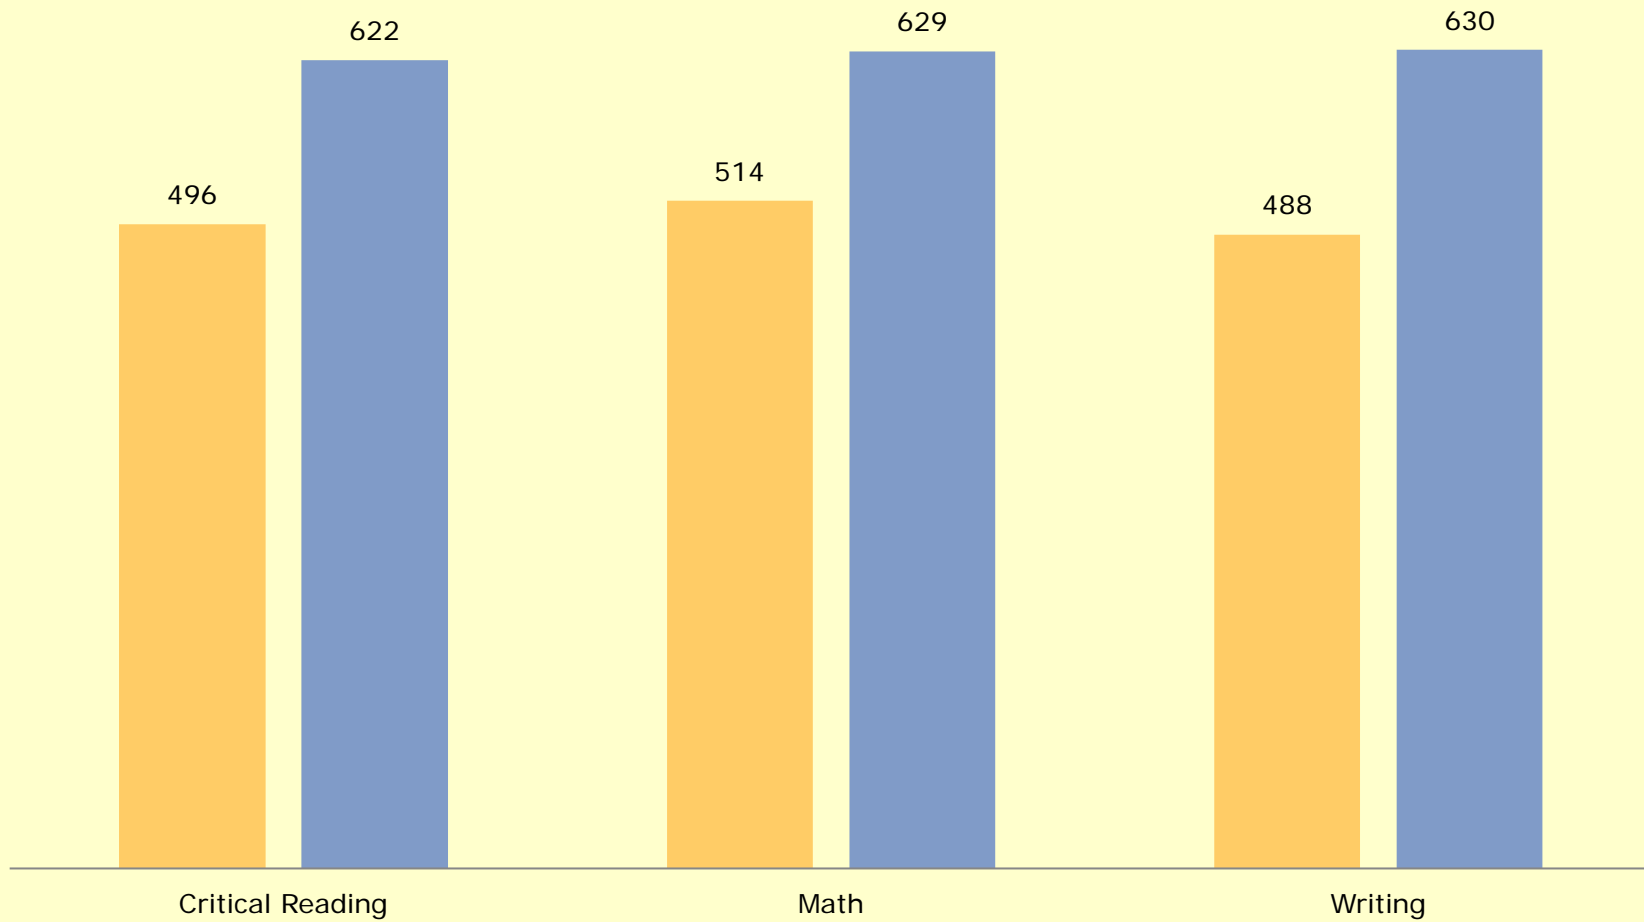

WHS College Board Scores vs. National Average 2012

■ National Average ■ Wellesley High School