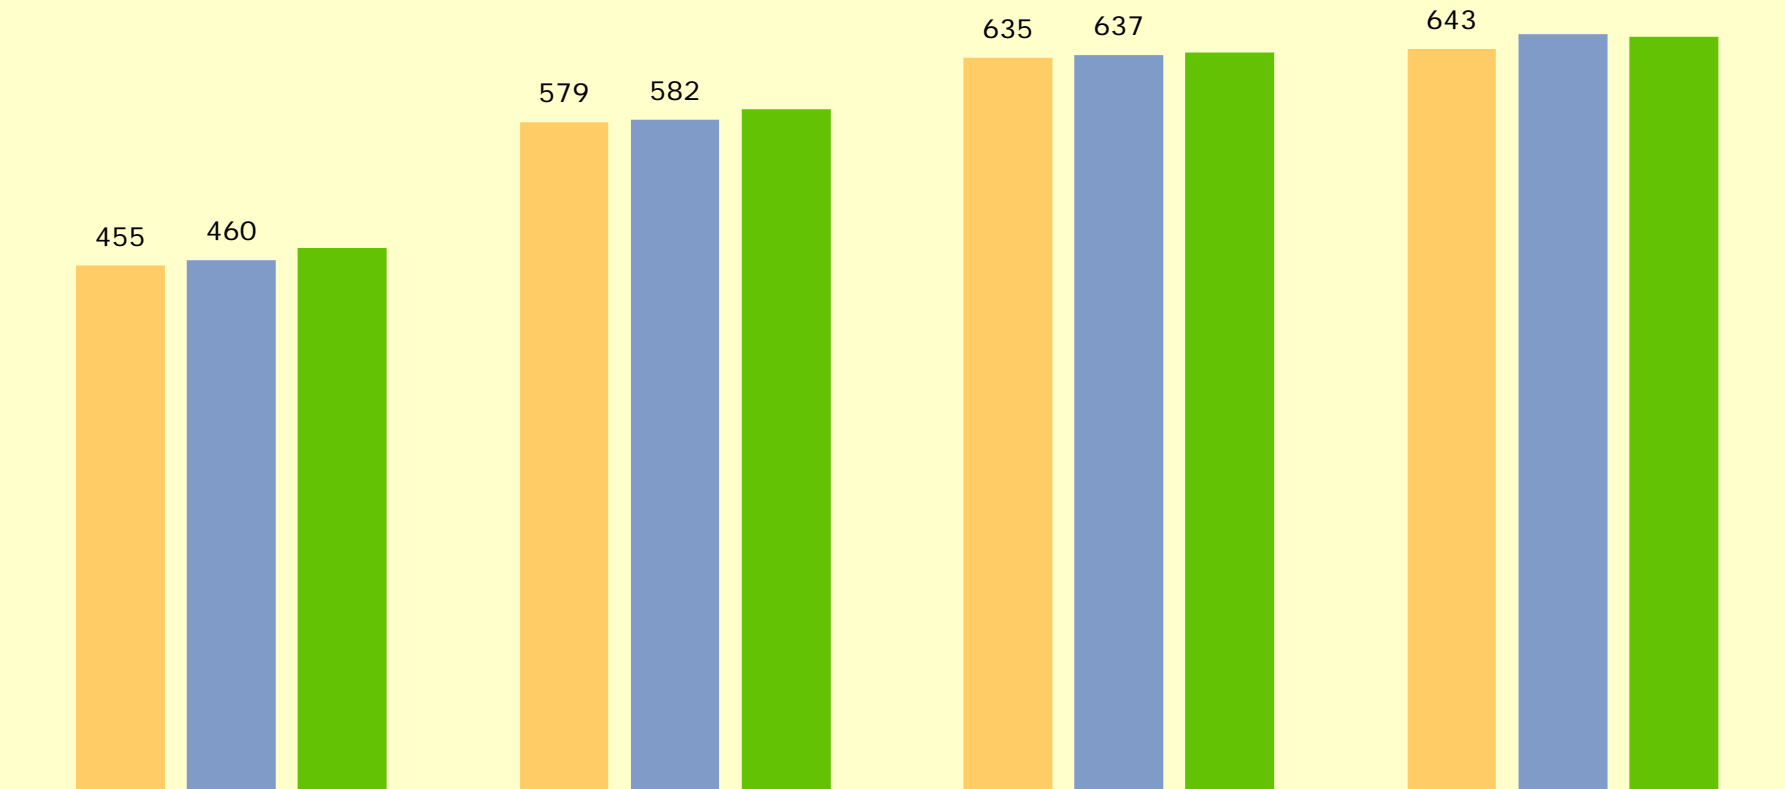

SAT Totals by Race/Ethnicity 2010 - 2012

2010 SAT 2011 SAT 2012 SAT

SAT Critical Reading by Race/Ethnicity 2010-2012

SAT Critical Reading by Race/Ethnicity 2010-2012

■ SAT 2010 ■ SAT 2011 ■ SAT 2012

SAT Math by Race/Ethnicity 2010-2012

SAT Writing by Race/Ethnicity 2010-2012

WHS Percentage Change from SAT Scores 2010-2012 by Race/Ethnicity

WHS % Change from SAT Scores 2010 - 2012

■ WHS % Change from SAT 2010 - 2011 ■ WHS % Change from SAT 2011 - 2012