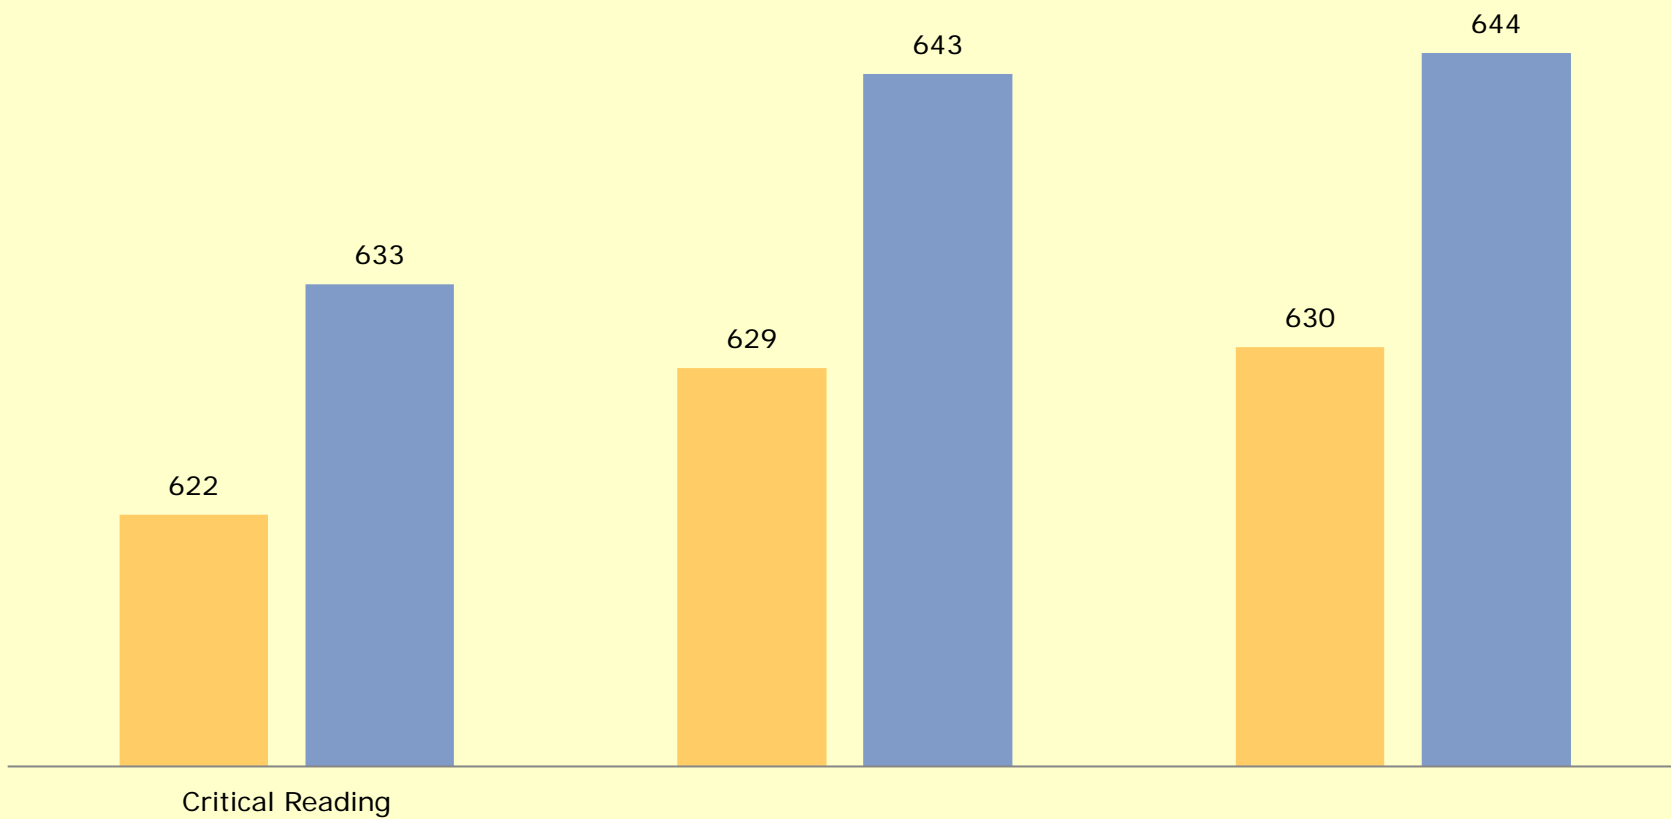

SAT Presentation

Andrew Keough, WHS Principal

Julie Trask, Director of Guidance

Karen Archambault, Operational Coordinator

12/11/12

Overview

- College Board scores vs. Naviance scores
- College admissions process
- Years of focus; 2010, 2011, and 2012
- Data examined

SAT Totals by Race/Ethnicity 2010 - 2012

2010 SAT 2011 SAT 2012 SAT

SAT Critical Reading by Race/Ethnicity 2010-2012

SAT Critical Reading by Race/Ethnicity 2010-2012

■ SAT 2010 ■ SAT 2011 ■ SAT 2012

SAT Math by Race/Ethnicity 2010-2012